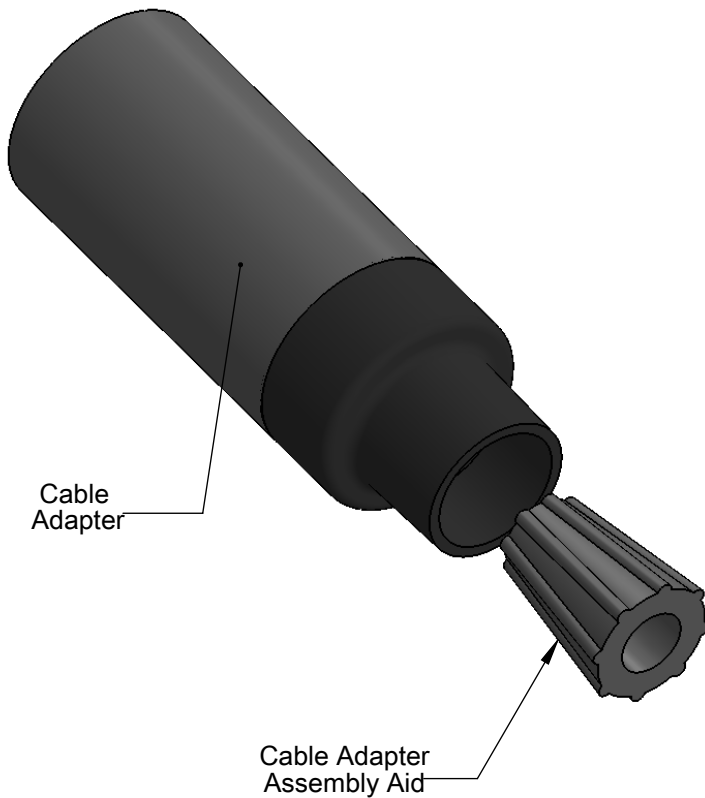

## 35 kV Cable Adapter

Size	Cable Range	
	in.	mm.
H	0.850 - 1.050	21.59 - 26.67
J	0.980 - 1.180	24.86 - 29.92
K	1.090 - 1.310	27.69 - 33.27
L	1.180 - 1.465	29.97 - 37.21
LM	1.280 - 1.480	32.51 - 37.59
M	1.370 - 1.630	34.80 - 41.40
MN	1.480 - 1.700	37.59 - 43.18
N	1.515 - 1.780	38.48 - 45.21
P	1.725 - 1.935	43.82 - 49.15
Q	1.900 - 2.230	48.23 - 56.64

Richards 35 kV Cable Adapters (P635CA) each come with a correctly sized assembly aid to ease installation.