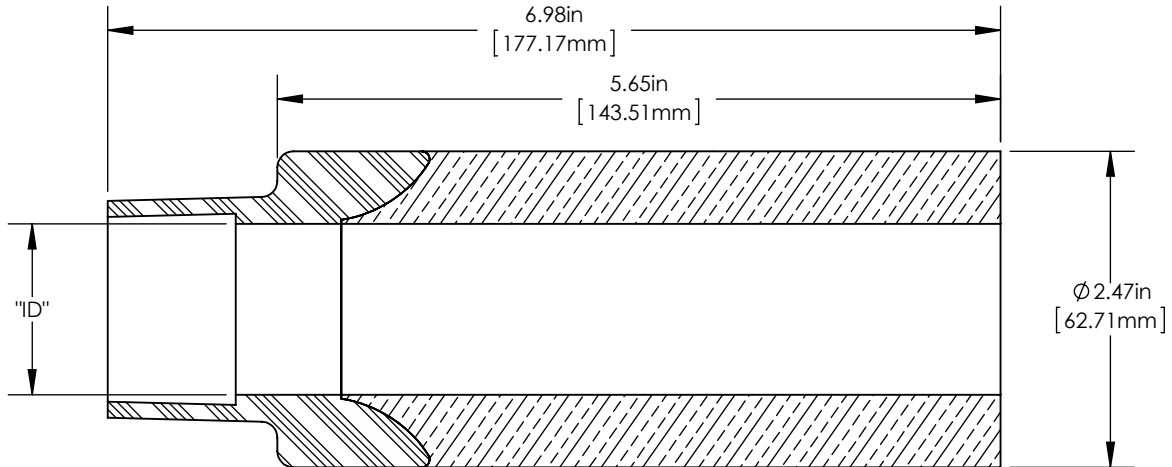

# Product Specifications

## 35 kV Cable Adapter

Size	Cable Range	
	in.	mm.
H	0.850 - 1.050	21.59 - 26.67
J	0.980 - 1.180	24.86 - 29.92
K	1.090 - 1.310	27.69 - 33.27
L	1.180 - 1.465	29.97 - 37.21
LM	1.280 - 1.480	32.51 - 37.59
M	1.370 - 1.630	34.80 - 41.40
MN	1.480 - 1.700	37.59 - 43.18
N	1.515 - 1.780	38.48 - 45.21
P	1.725 - 1.935	43.82 - 49.15
Q	1.900 - 2.230	48.23 - 56.64

Richards 35 kV Cable Adapters (P635CA) each come with a correctly sized assembly aid to ease installation.