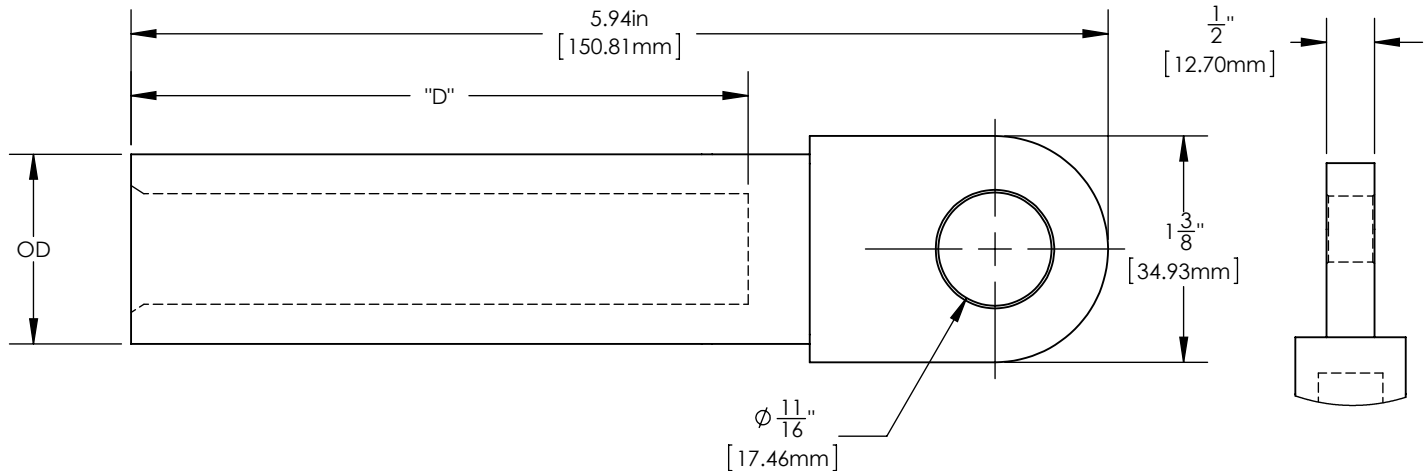

## 600 Amp Bi-Metal Compression Lug

Size	Outer Diameter	"D" (in.)	Cable Size	
			Compact	Compressed
07	0.850	3.500	#1	#2
08	0.850	3.500	1/0	#1
09	0.850	3.500	2/0	1/0
10	0.850	3.500	3/0	2/0
11	0.850	3.750	4/0	3/0
12	0.850	3.750	250	4/0
13	1.152	3.750	300	250
14	1.152	3.750	350	300
15	1.152	3.750	400	350
16	1.320	3.750	450	400
17	1.320	3.750	500/550	450
18	1.320	3.750	600	500
20	1.320	3.750	700	600
21-1	1.320	3.750	750/800	650
22	1.625	3.750	---	700
23	1.625	3.750	900	750
24	1.625	3.750	---	800
26	1.840	3.750	1000	900
28	1.840	3.750	---	1000
29	1.840	3.750	---	1250