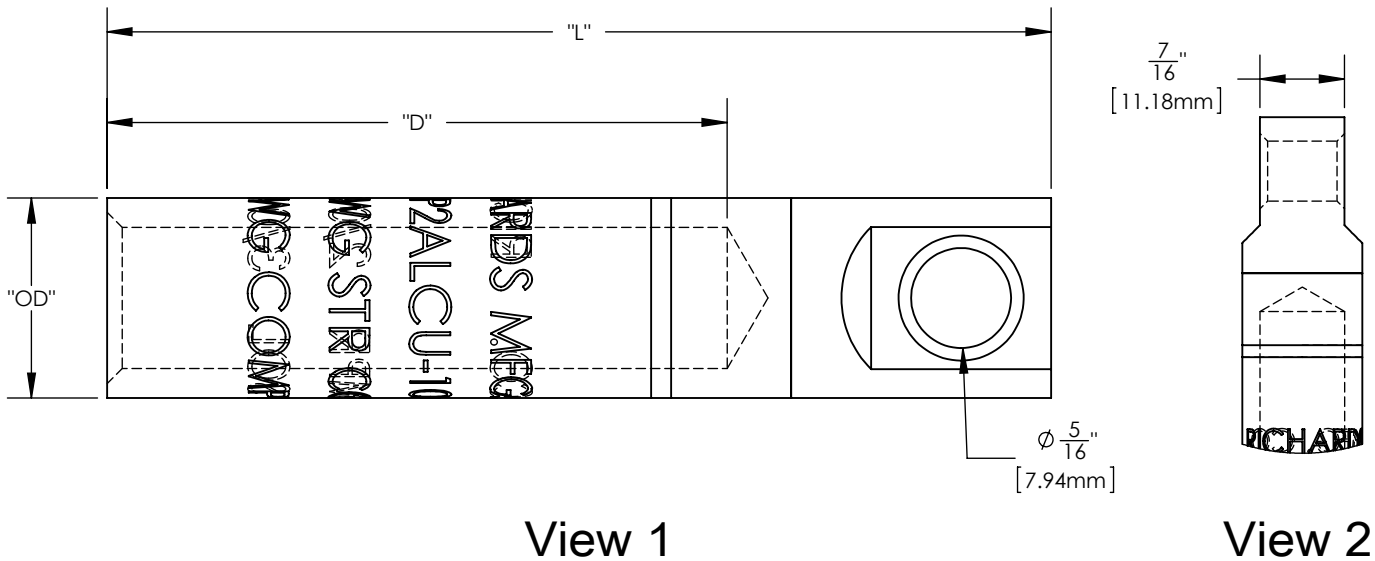

Product Specifications

200 Amp Bi-Metal Compression Lug

View 1

View 2

Size	Outer Diameter	"D" (in.)	"L" (in.)	Cable Size	
				Compact	Stranded
03	0.625	1.940	2.950	#6	#5
04	0.625	1.940	2.950	#5	#4
05	0.625	1.940	2.950	#4	#3
06	0.625	1.940	2.950	#3	#2
07	0.625	1.940	2.950	#2	#1
08	0.625	1.940	2.950	#1	1/0
09	0.625	1.940	2.950	1/0	2/0
10	0.650	1.940	2.950	2/0	3/0
11	0.781	1.690	2.750	3/0	4/0
12	0.781	1.690	2.750	4/0	250