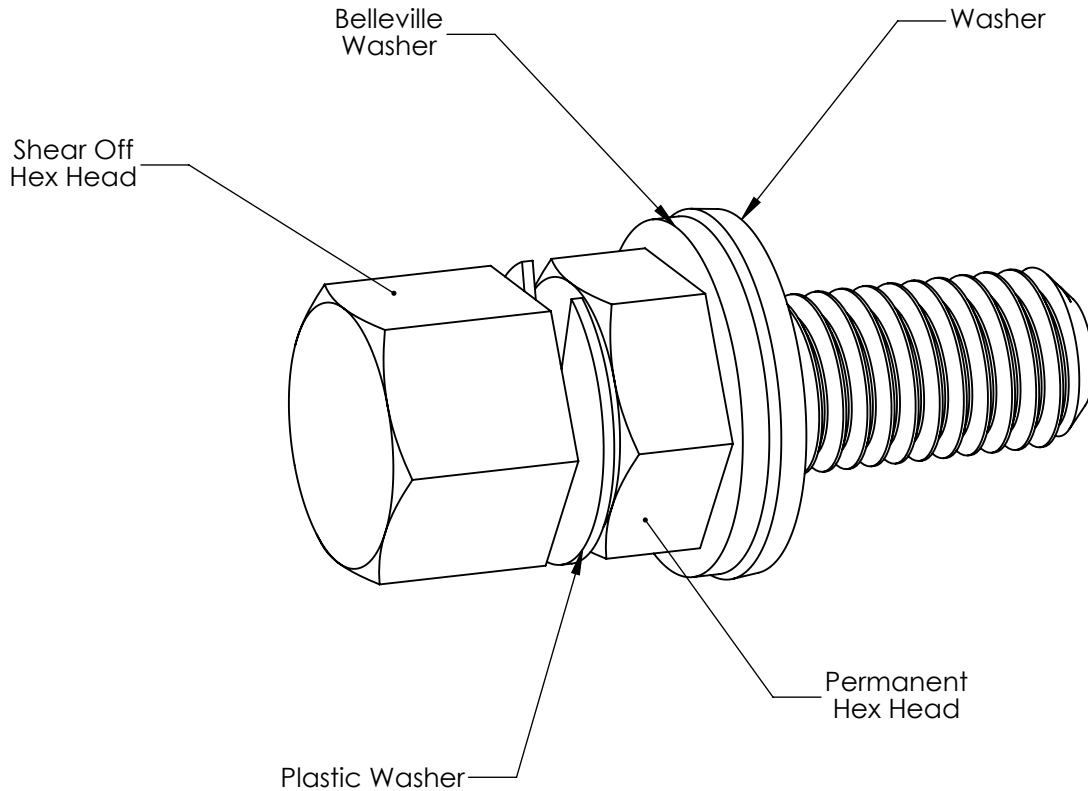

## Barrier Bolt Joint Pre-Pack

**Richards Barrier Bolt Joint Pre-Pack (P6JPB) includes a shear head bolt and two washers for connecting cable assemblies to a disconnectable joint bus.**

**The barrier bolt prevents assembly of the joint until the proper torque is applied for a robust connection. After installation, the permanent hex head remains on the bolt for easy disconnectability.**